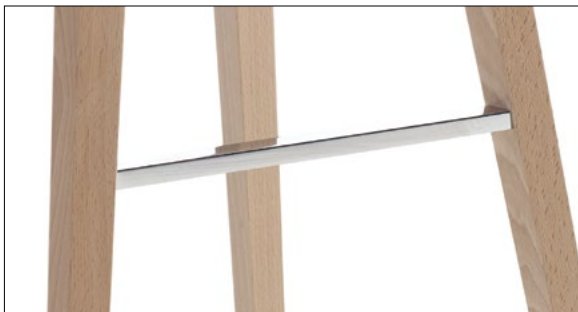

FEATURES

Frame

Solid wood Beech frame

Glides

Plastic glides are standard
Optional felt glides **CI-Felt** are available.

Shell

Polypropylene shell with slightly textured surface on front of seat, and back is a glossy smooth color. Available in 3 colors **CI-White**, **CI-Stone**, and **CI-Lava**.

Chrome Footrest

CIRCO Series

Example: item number CI-1000 = CI-1000

Item	Description	Dimensions	w	inches d	h	Shipping Weight
CI-1000	Barstool Plastic Seat Beech Frame BAR Height	Outside Seat	16 1/2	16 3/4	36 3/4 29 5/8	17 lbs.