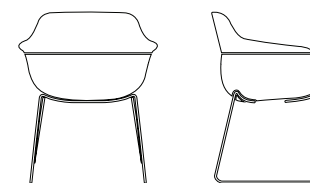

CODI

Designed by Archirivolto

DAVIS®

Four-Leg Metal Base

Sled Base

Four-Leg Wood Base

Plastic Shell

CD-1010
Armless
Four-Leg Metal Base

CD-1510
Arm
Four-Leg Metal Base

CD-2010
Armless
Four-Leg Metal Base

CD-1020
Armless
Sled Base

CD-1520
Arm
Sled Base

CD-2020
Armless
Sled Base

CD-1030
Armless
Four-Leg Wood Base

CD-1530
Arm
Four-Leg Wood Base

Four-Leg Metal Base

Sled Base

Four-Leg Wood Base

Felt Shell

CD-3510
Arm
Four-Leg Metal Base

CD-3520
Arm
Sled Base

CD-3530
Arm
Four-Leg Wood Base