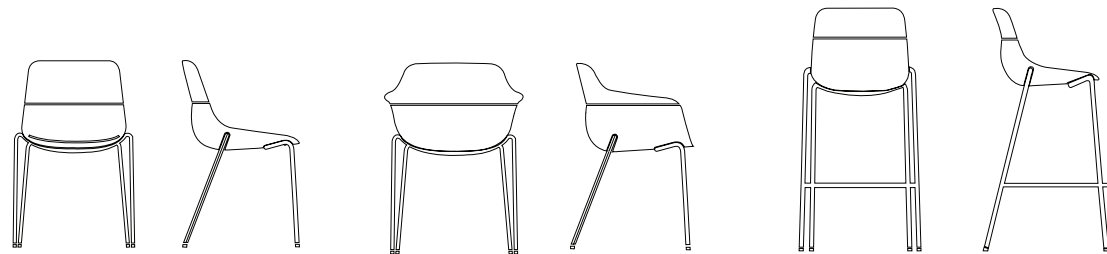

CODI

Designed by Archirivolto

DAVIS®

Four-Leg Metal Base

Sled Base

Four-Leg Wood Base

Plastic Shell

CD-1010
Armless
Four-Leg Metal Base

CD-1510
Arm
Four-Leg Metal Base

CD-2010
Armless
Four-Leg Metal Base

CD-1020
Armless
Sled Base

CD-1520
Arm
Sled Base

CD-2020
Armless
Sled Base

CD-1030
Armless
Four-Leg Wood Base

CD-1530
Arm
Four-Leg Wood Base

Four-Leg Metal Base

Sled Base

Four-Leg Wood Base

Felt Shell

CD-3510
Arm
Four-Leg Metal Base

CD-3520
Arm
Sled Base

CD-3530
Arm
Four-Leg Wood Base