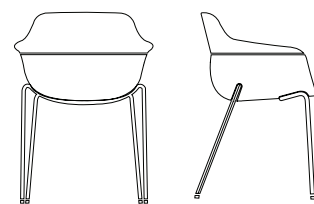

CODI

Designed by Archirivolto

DAVIS®

Four-Leg Metal Base

Sled Base

Four-Leg Wood Base

Plastic Shell

CD-1010
Armless
Four-Leg Metal Base

CD-1510
Arm
Four-Leg Metal Base

CD-2010
Armless
Four-Leg Metal Base

CD-1020
Armless
Sled Base

CD-1520
Arm
Sled Base

CD-2020
Armless
Sled Base

CD-1030
Armless
Four-Leg Wood Base

CD-1530
Arm
Four-Leg Wood Base

Four-Leg Metal Base

Sled Base

Four-Leg Wood Base

Felt Shell

CD-3510
Arm
Four-Leg Metal Base

CD-3520
Arm
Sled Base

CD-3530
Arm
Four-Leg Wood Base