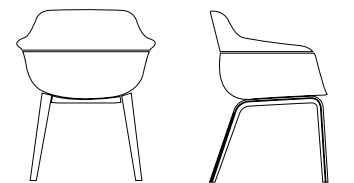

CODI

Designed by Archirivolto

DAVIS®

Four-Leg Metal Base

Sled Base

Four-Leg Wood Base

Plastic Shell

CD-1010
Armless
Four-Leg Metal Base

CD-1510
Arm
Four-Leg Metal Base

CD-2010
Armless
Four-Leg Metal Base

CD-1020
Armless
Sled Base

CD-1520
Arm
Sled Base

CD-2020
Armless
Sled Base

CD-1030
Armless
Four-Leg Wood Base

CD-1530
Arm
Four-Leg Wood Base

Four-Leg Metal Base

Sled Base

Four-Leg Wood Base

Felt Shell

CD-3510
Arm
Four-Leg Metal Base

CD-3520
Arm
Sled Base

CD-3530
Arm
Four-Leg Wood Base