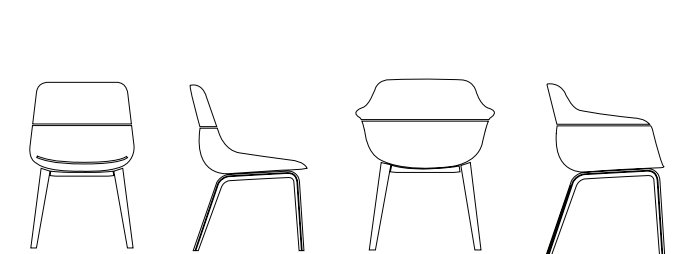

CODI

Designed by Archirivolto

DAVIS®

Four-Leg Metal Base

Sled Base

Four-Leg Wood Base

Plastic Shell

CD-1010
Armless
Four-Leg Metal Base

CD-1510
Arm
Four-Leg Metal Base

CD-2010
Armless
Four-Leg Metal Base

CD-1020
Armless
Sled Base

CD-1520
Arm
Sled Base

CD-2020
Armless
Sled Base

CD-1030
Armless
Four-Leg Wood Base

CD-1530
Arm
Four-Leg Wood Base

Four-Leg Metal Base

Sled Base

Four-Leg Wood Base

Felt Shell

CD-3510
Arm
Four-Leg Metal Base

CD-3520
Arm
Sled Base

CD-3530
Arm
Four-Leg Wood Base