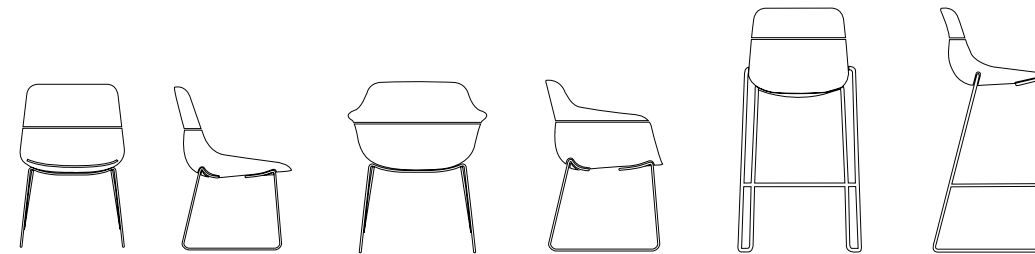

CODI

Designed by Archirivolto

DAVIS®

Four-Leg Metal Base

Sled Base

Four-Leg Wood Base

Plastic Shell

CD-1010
Armless
Four-Leg Metal Base

CD-1510
Arm
Four-Leg Metal Base

CD-2010
Armless
Four-Leg Metal Base

CD-1020
Armless
Sled Base

CD-1520
Arm
Sled Base

CD-2020
Armless
Sled Base

CD-1030
Armless
Four-Leg Wood Base

CD-1530
Arm
Four-Leg Wood Base

Four-Leg Metal Base

Sled Base

Four-Leg Wood Base

Felt Shell

CD-3510
Arm
Four-Leg Metal Base

CD-3520
Arm
Sled Base

CD-3530
Arm
Four-Leg Wood Base